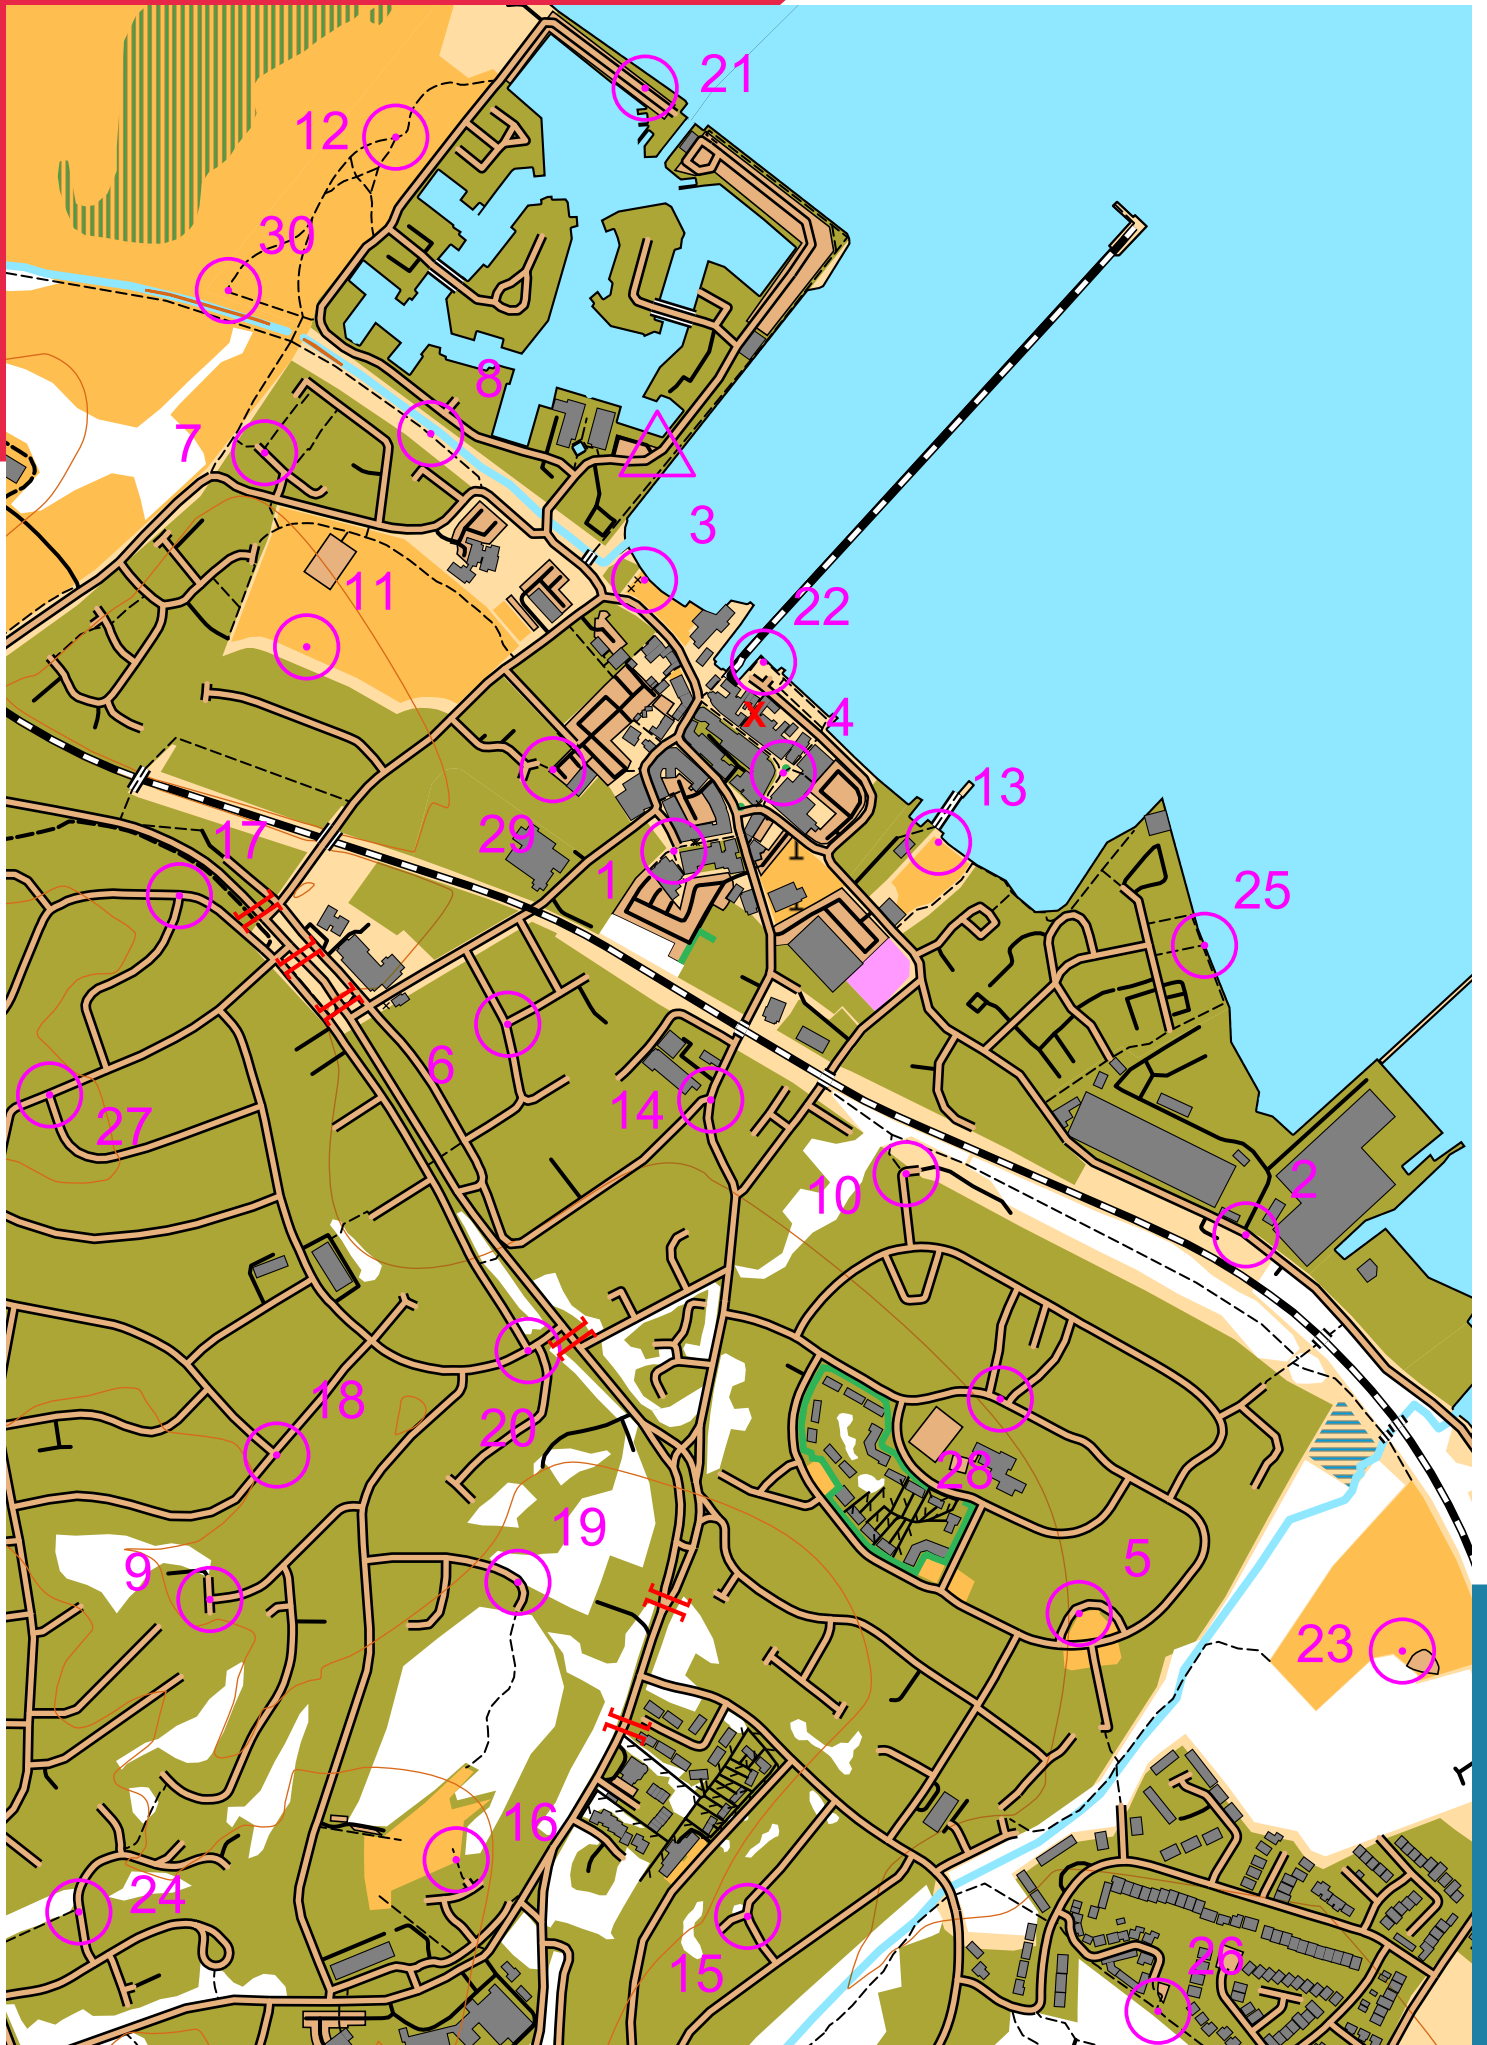

HYTHE SCORE

scale 1:7500, contours 10m
200m

Map data (c) OpenStreetMap, available under the Open Database Licence.
Contains OS data (c) Crown copyright & database right OS 2013-2017.
OOM created by Oliver O'Brien. Make your own: <http://oomap.co.uk/>