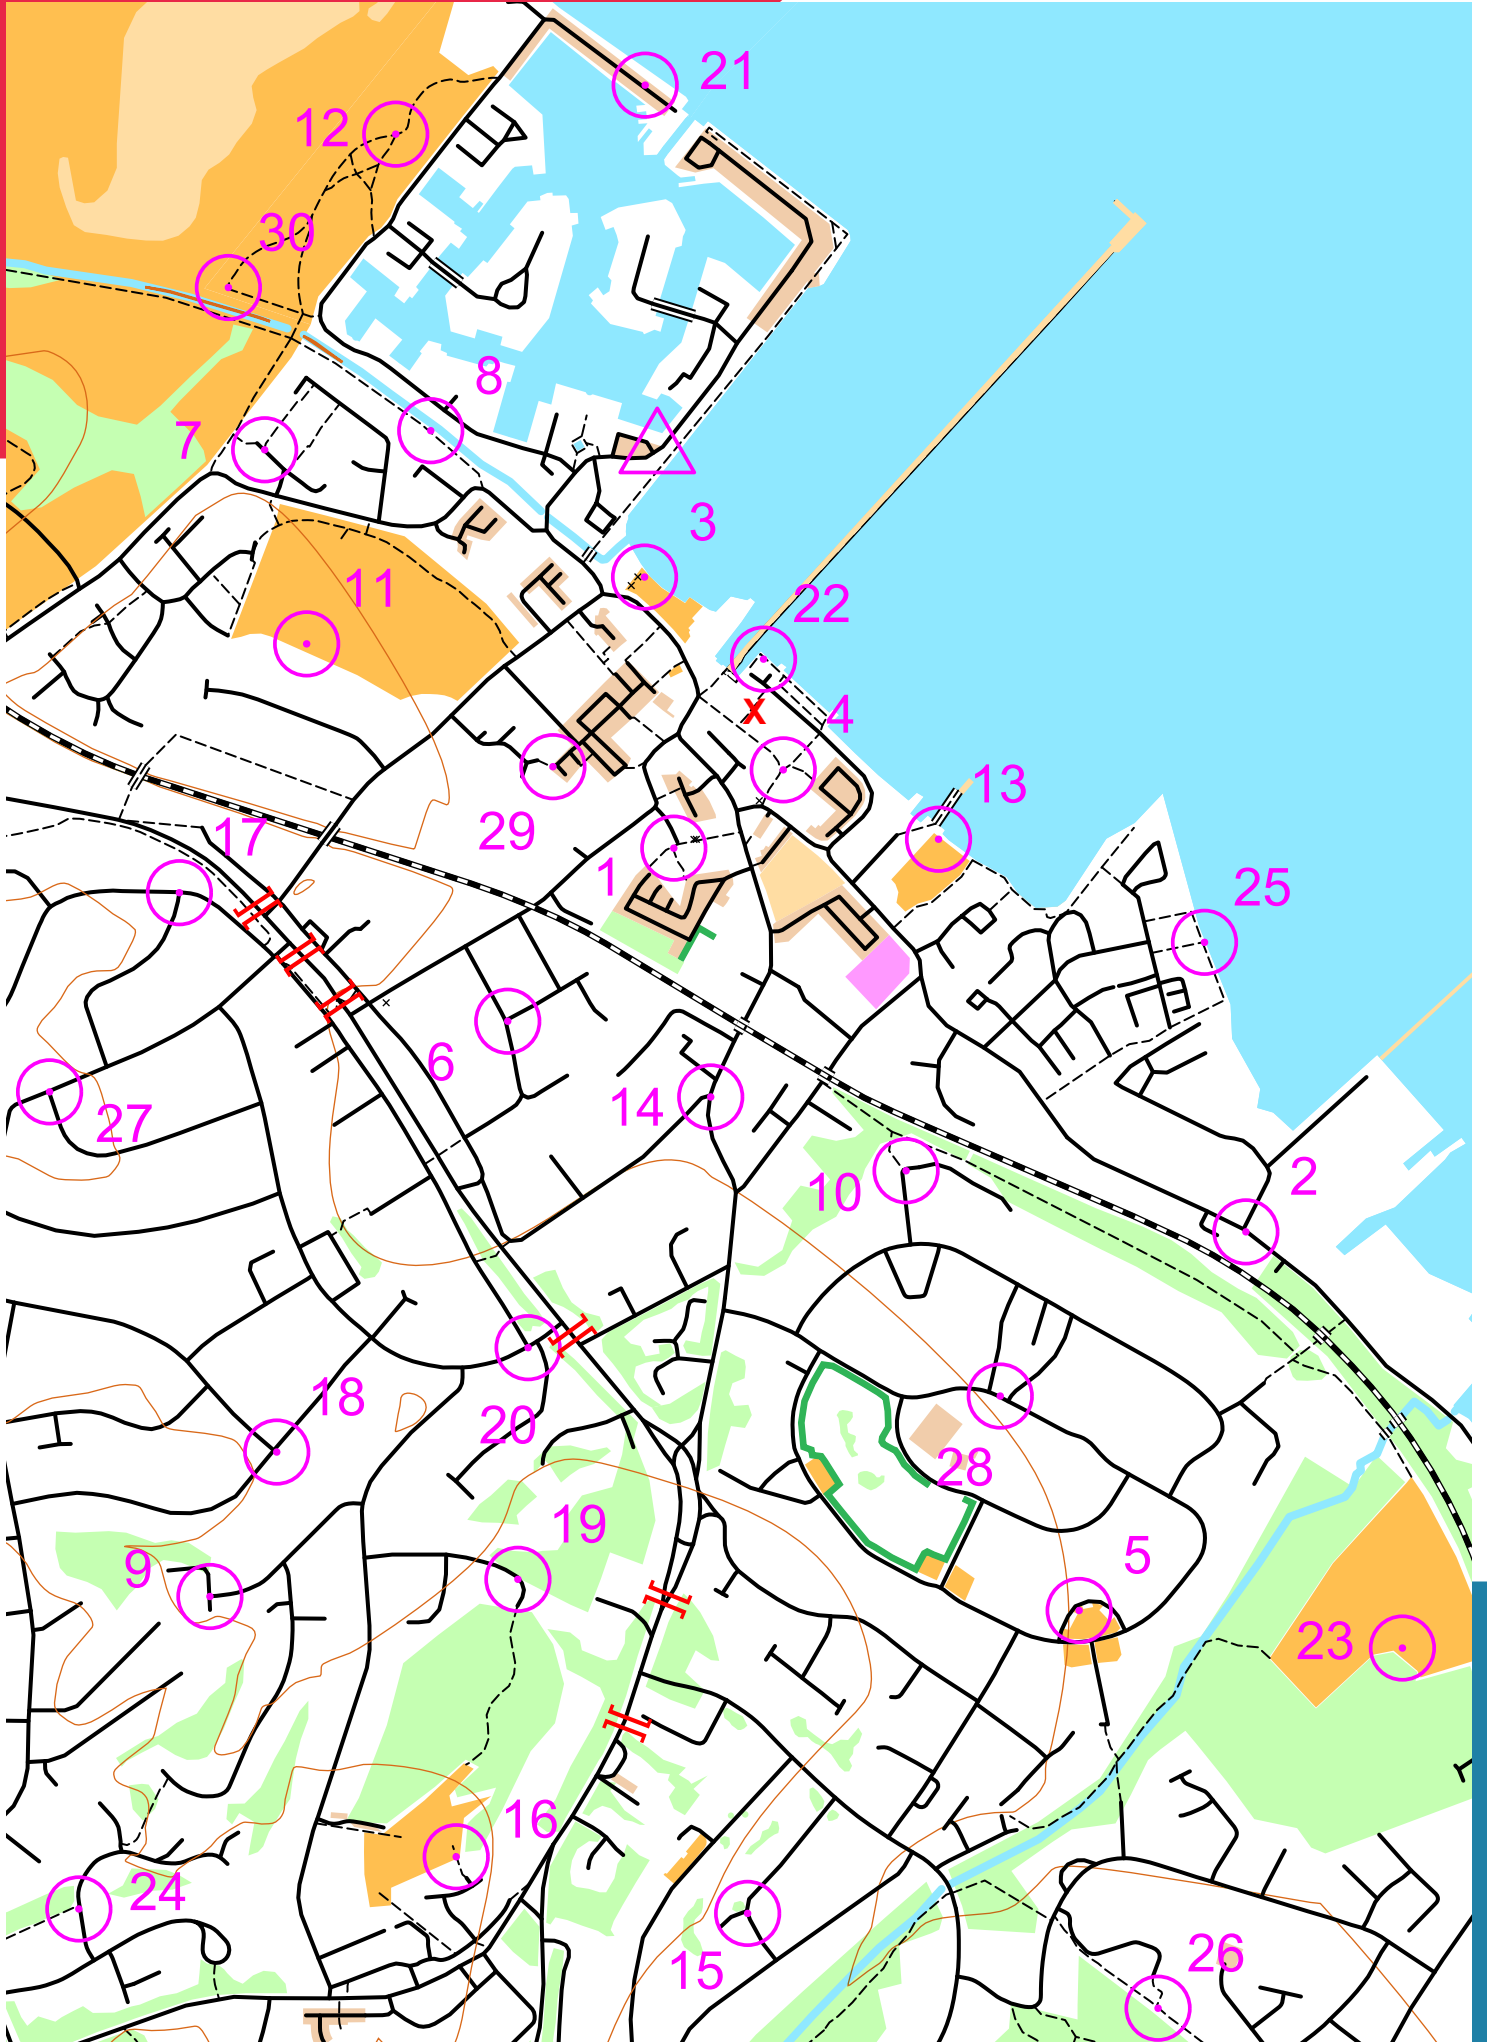

HYTHE SCORE

scale 1:7500, contours 10m
200m

Map data (c) OpenStreetMap, available under the Open Database Licence.
Contains OS data (c) Crown copyright & database right OS 2013-2017.
OOM created by Oliver O'Brien. Make your own: <http://oomap.co.uk/>