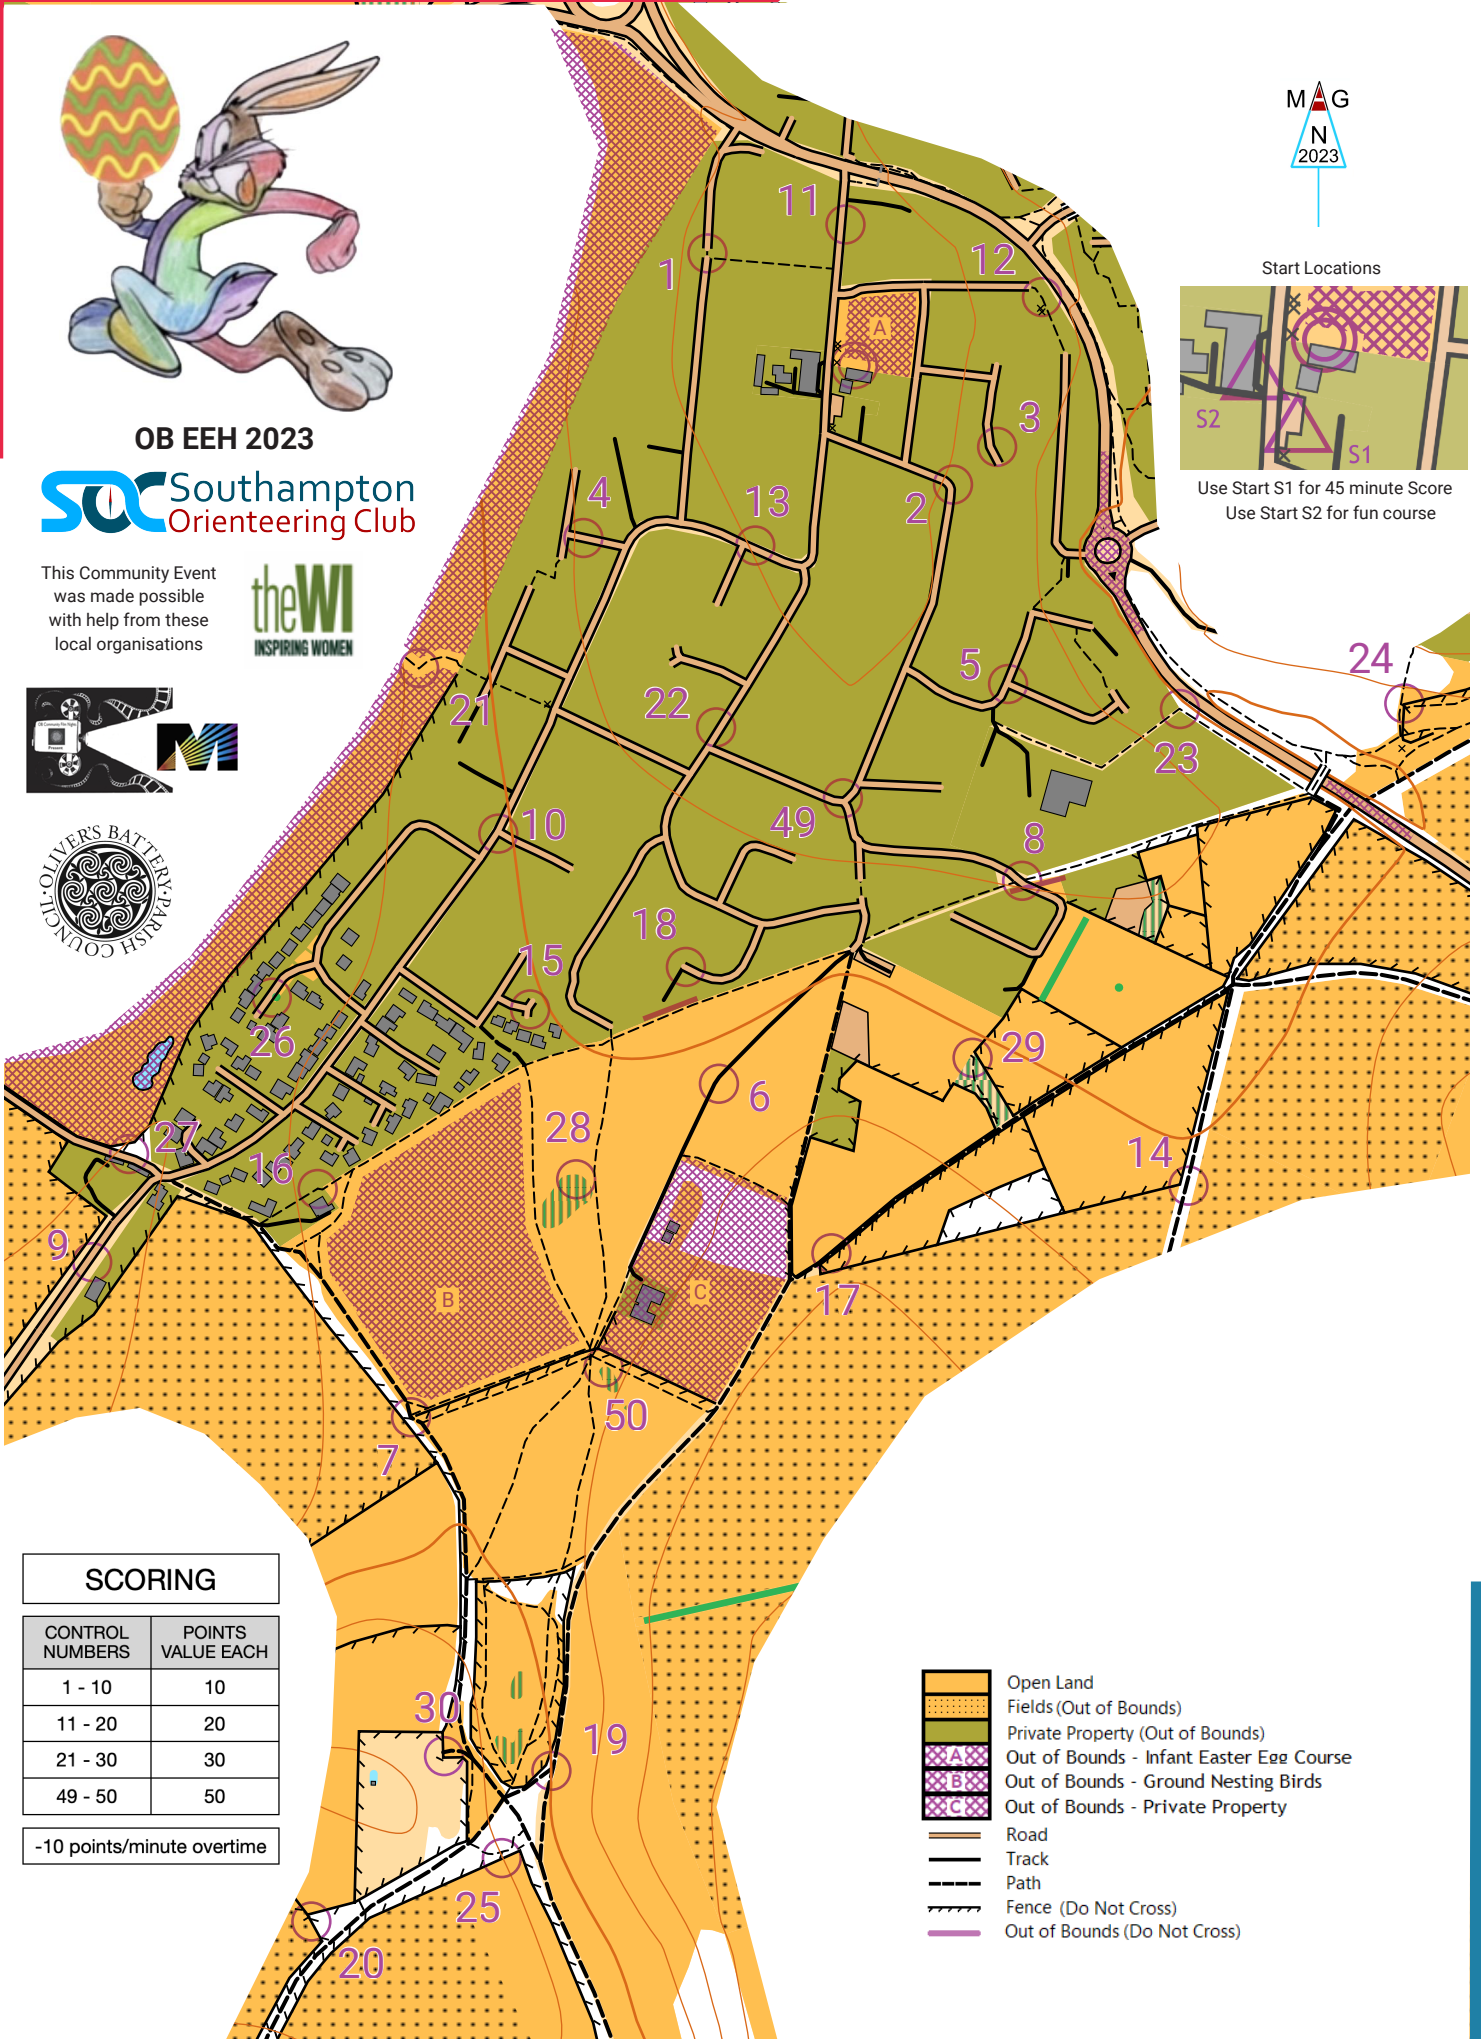

OB EEH 2023

**Southampton**  
Orienteering Club

This Community Event  
was made possible  
with help from these  
local organisations

Start Locations

Use Start S1 for 45 minute Score  
Use Start S2 for fun course

## SCORING

CONTROL NUMBERS	POINTS VALUE EACH
1 - 10	10
11 - 20	20
21 - 30	30
49 - 50	50

-10 points/minute overtime

- Open Land
- Fields (Out of Bounds)
- Private Property (Out of Bounds)
- Out of Bounds - Infant Easter Egg Course
- Out of Bounds - Ground Nesting Birds
- Out of Bounds - Private Property
- Road
- Track
- Path
- Fence (Do Not Cross)
- Out of Bounds (Do Not Cross)